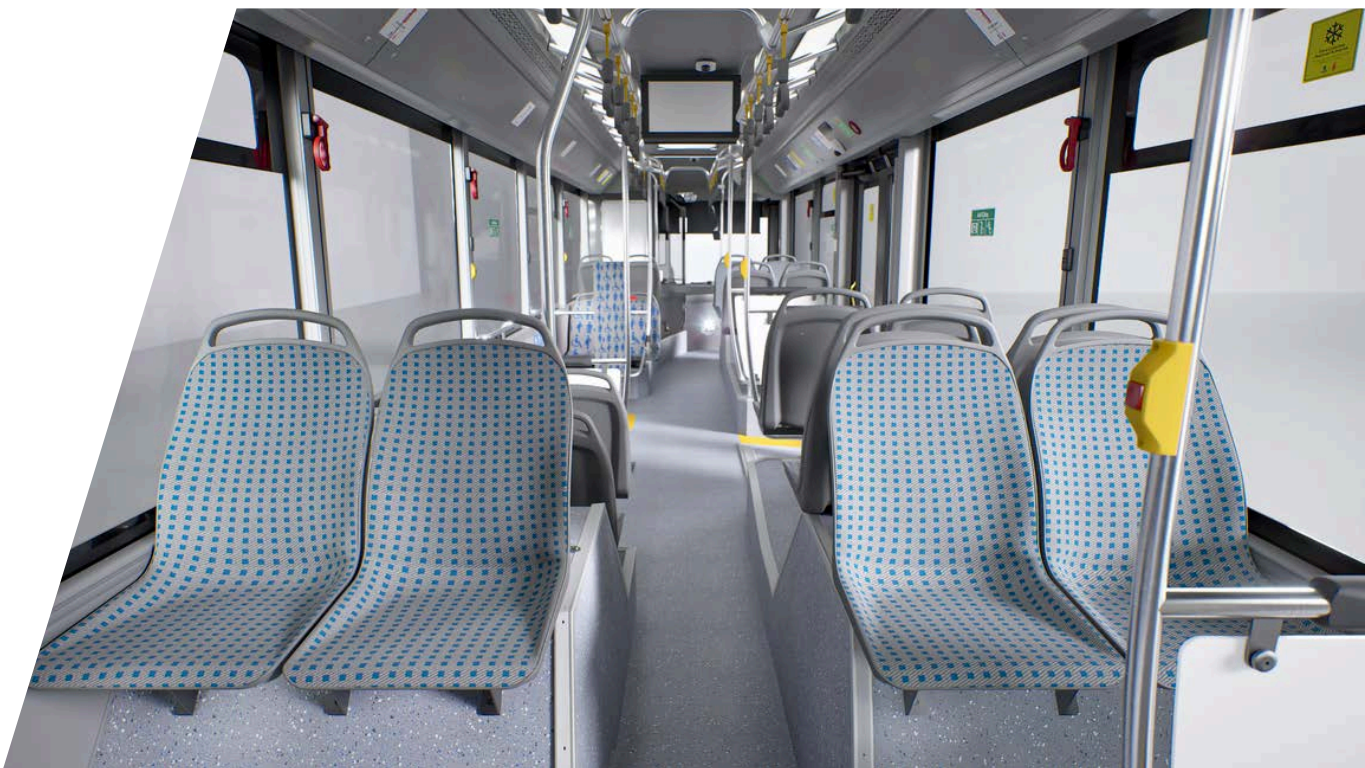

AKIA

ULTRA LF12

The city's familiar face

The modern cities silhouette

In the flow of life, always by your side

Integrated with the latest technologies of the digital age
compact driver cockpit

Mirror camera and digital display
in the mobility ecosystem
another experience

Large interior volume and ergonomic design
the new definition of comfortable travel

Eco-friendly design
**key to sustainable
transportation**

ULAŞIM

İç ve Dış Ticaret A.Ş.

444 2 985 

www.ulasim-as.com 

Hamzabey OSB Mh. 15. Cad. No: 8/1 inegol / Bursa / Turkey 